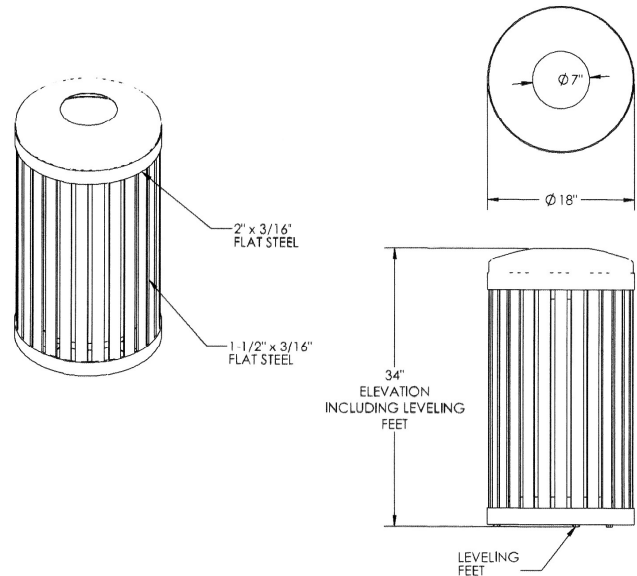

IRON VALLEY TRASH RECEPTACLE MINI - 24 GALLON

Powder Coated Finishes