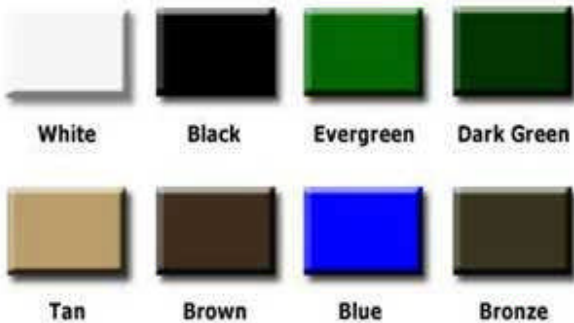

IRON VALLEY TRASH RECEPTACLE MINI - 24 GALLON

Powder Coated Finishes