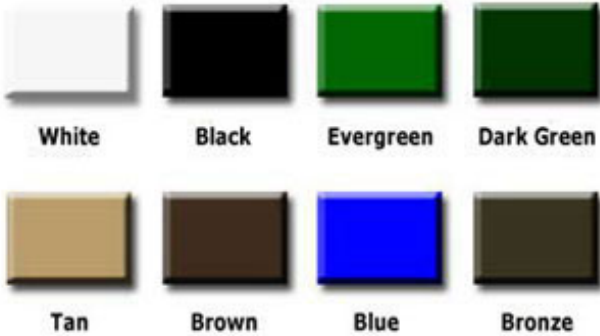

45 Gallon Iron Valley Exclusive Trash Receptacle.

- Powder coated ASTM #1018 steel. 210 Lbs.
- 3/8" space between slats.
- Primer powder coated with zinc rich base. 8 colors available.
- Locked access, side loading.
- Includes 45 gallon rubbermaid liner.
- Tops sold separately.
- Made in the USA.

Item #: KR IVTRE

Trash Receptacle Finishes

Dome Top

National Outdoor Furniture
1210 W. Main Street #296
Riverhead, N.Y. 11901

PHONE (888) 663-4621
E-MAIL nofinc1@gmail.com

www.nationaloutdoorfurniture.com