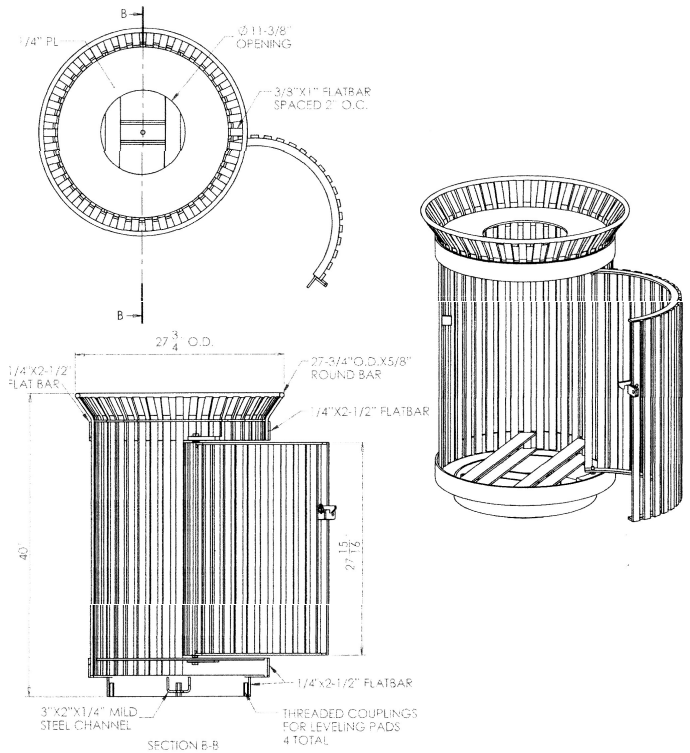

**45 Gallon Iron Valley Exclusive Trash Receptacle.**

- Powder coated ASTM #1018 steel. 210 Lbs.
- 3/8" space between slats.
- Primer powder coated with zinc rich base. 8 colors available.
- Locked access, side loading.
- Includes 45 gallon rubbermaid liner.
- Tops sold separately.
- Made in the USA.

**Item #: KR IVTRE**

**Trash Receptacle Finishes**

**Dome Top**

National Outdoor Furniture  
1210 W. Main Street #296  
Riverhead, N.Y. 11901

PHONE (888) 663-4621  
E-MAIL [nofinc1@gmail.com](mailto:nofinc1@gmail.com)