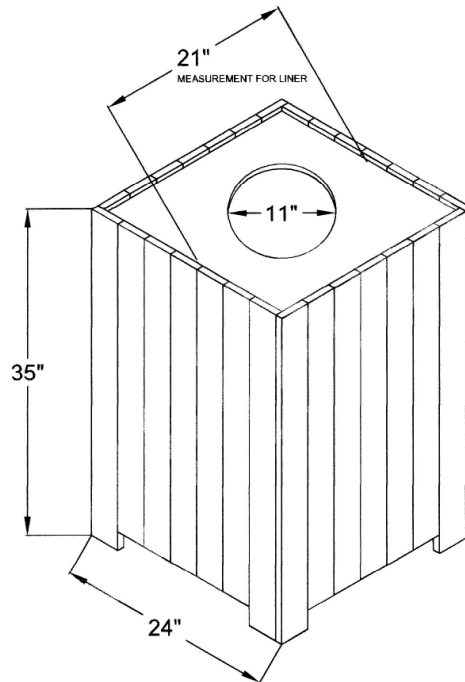

Lid Options

- MADE WITH TWENTY-EIGHT 1" X 4" RECYCLED PLASTIC SLATS.
- RECYCLED PLASTIC STRUCTURE
- LINER NOT INCLUDED
- UNIT WEIGHT APPROX. 90 LBS.

National Outdoor Furniture
1210 W. Main Street #296
Riverhead, N.Y. 11901

PHONE (888) 663-4621
E-MAIL nofinc1@gmail.com

www.nationaloutdoorfurniture.com