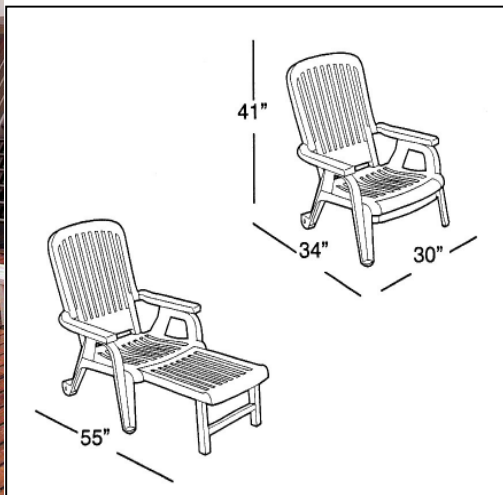

National Outdoor Furniture
1210 W. Main Street #296
Riverhead, N.Y. 11901

PHONE (888) 663-4621
E-MAIL nofinc1@gmail.com

www.nationaloutdoorfurniture.com