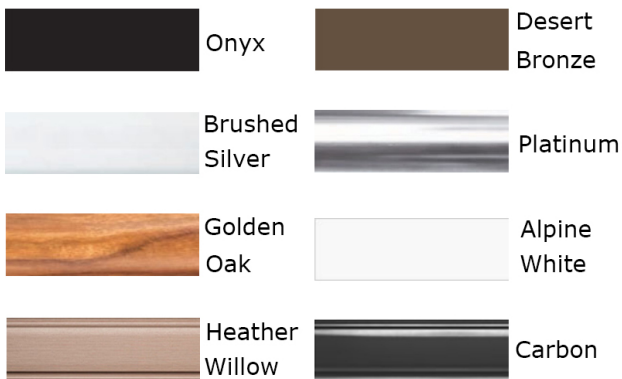

**7 1/2 Ft. Aluminum Market Umbrella –  
Fiberglass Ribs. Crank up style without tilt.**

- (8) 12 mm fiberglass ribs.
- 2.3 mm thick 2 piece aluminum pole. 1 1/2" diameter center pole.
- Crank up style no tilt.
- Frame Colors: Onyx, Desert Bronze, Brushed Silver, Platinum, Golden Oak, Alpine White, Heather Willow, Carbon
- 100% Acrylic fabric..

**Item #: FF FMU7.5C**

**Frame Finishes**

**9 Oz. Marine Grade Acrylic Fabric**