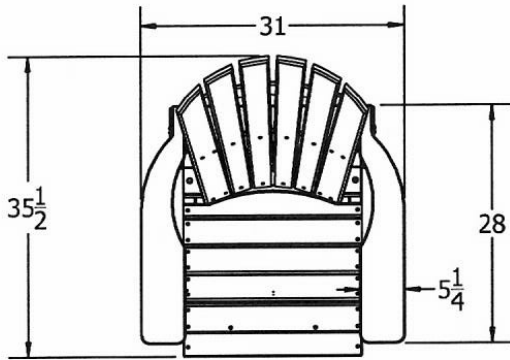

National Outdoor Furniture
1210 W. Main Street #296
Riverhead, N.Y. 11901

PHONE (888) 663-4621
E-MAIL nofinc1@gmail.com

www.nationaloutdoorfurniture.com