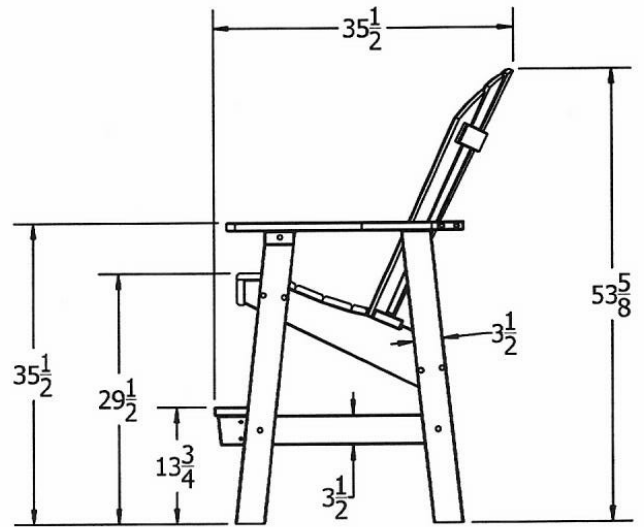

National Outdoor Furniture
1210 W. Main Street #296
Riverhead, N.Y. 11901

PHONE (888) 663-4621
E-MAIL nofinc1@gmail.com

www.nationaloutdoorfurniture.com