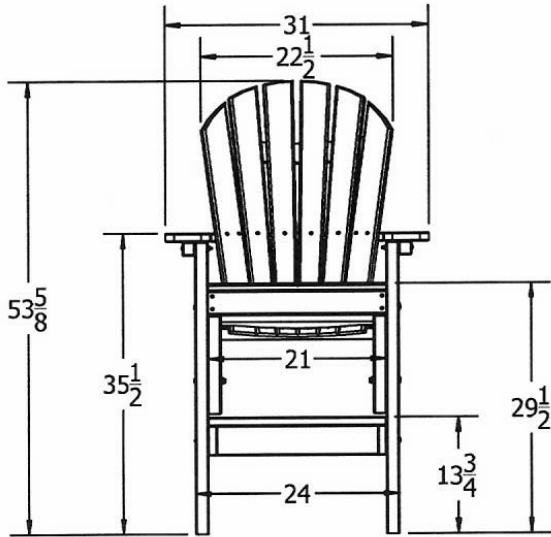

National Outdoor Furniture
1210 W. Main Street #296
Riverhead, N.Y. 11901

PHONE (888) 663-4621
E-MAIL nofinc1@gmail.com

www.nationaloutdoorfurniture.com