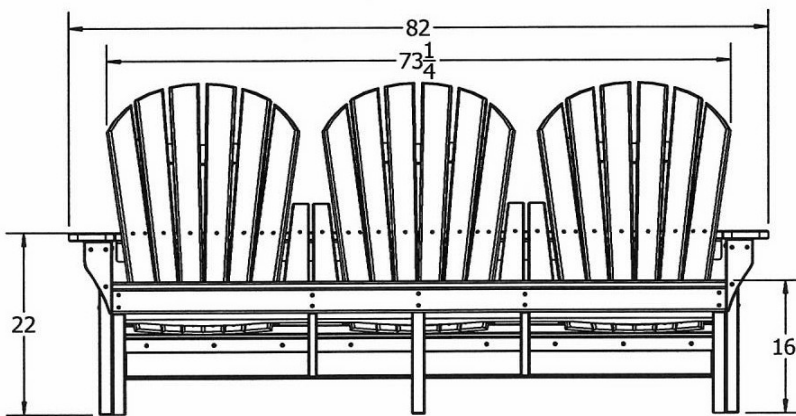

National Outdoor Furniture
1210 W. Main Street #296
Riverhead, N.Y. 11901

PHONE (888) 663-4621
E-MAIL nofinc1@gmail.com

www.nationaloutdoorfurniture.com