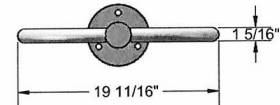

Ring Bollard Bike Rack

- 19.97 and 22.76 Lbs.
- 17 1/16" Wide x 38" High.
- Heavy walled 3 1/2" O.D. steel tubing.
- Zinc rich primer TGIC epoxy powder coating.
- Available in surface (shown) or inground mount.
- One year warranty.

NOF# WC BKR

WC BKRBSM	Ring Bollard Bike Rack, 19.97 Lbs. – Surface Mount.
WC BKRBIG	Ring Bollard Bike Rack, 22.76 Lbs. – Inground Mount.

Powder Coat Gloss Finishes

National Outdoor Furniture
1210 W. Main Street #296
Riverhead, N.Y. 11901