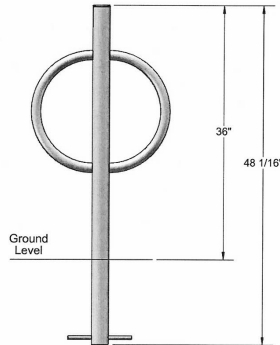

Ring Bollard Bike Rack

- 19.97 and 22.76 Lbs.
- 17 1/16" Wide x 38" High.
- Heavy walled 3 1/2" O.D. steel tubing.
- Zinc rich primer TGIC epoxy powder coating.
- Available in surface (shown) or inground mount.
- One year warranty.

NOF# WC BKR

WC BKRBSM	Ring Bollard Bike Rack, 19.97 Lbs. – Surface Mount.
WC BKRBIG	Ring Bollard Bike Rack, 22.76 Lbs. – Inground Mount.

Powder Coat Gloss Finishes

National Outdoor Furniture
1210 W. Main Street #296
Riverhead, N.Y. 11901