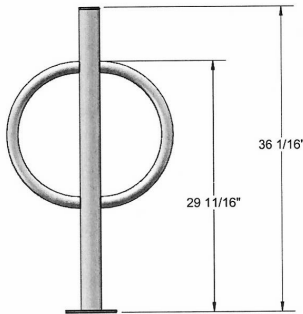

Ring Bollard Bike Rack

- 19.97 and 22.76 Lbs.
- 17 1/16" Wide x 38" High.
- Heavy walled 3 1/2" O.D. steel tubing.
- Zinc rich primer TGIC epoxy powder coating.
- Available in surface (shown) or inground mount.
- One year warranty.

NOF# WC BKR

WC BKRBSM	Ring Bollard Bike Rack, 19.97 Lbs. – Surface Mount.
WC BKRBIG	Ring Bollard Bike Rack, 22.76 Lbs. – Inground Mount.

Powder Coat Gloss Finishes

National Outdoor Furniture
1210 W. Main Street #296
Riverhead, N.Y. 11901