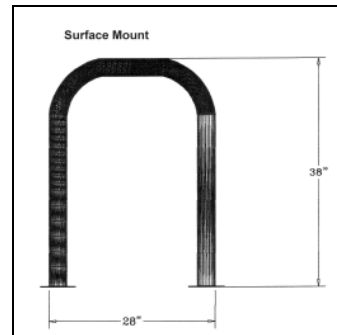

Loop Bike Rack - Standard

- WC BKLP
- 25 - 27.9 Lbs.
- 29"W x 38"H.
- Zinc rich primer TGIC epoxy powder coating.
- Available in surface mount (shown) and inground mount.
- Surface mounting covers and mounting hardware not included.

NOF# WC BKLP

WC BKLPPSM