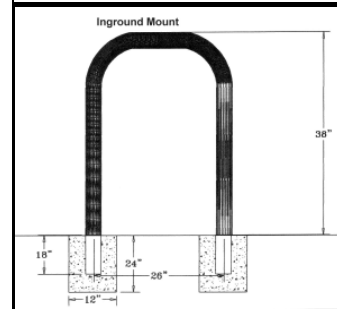

Loop Bike Rack - Standard

- WC BKLP
- 25 - 27.9 Lbs.
- 29"W x 38"H.
- Zinc rich primer TGIC epoxy powder coating.
- Available in surface mount (shown) and inground mount.
- Surface mounting covers and mounting hardware not included.

NOF# WC BKLP

WC BKLPPSM

WC BKLPIG

Powder Coat Gloss Finishes

Surface Mount Cover Options