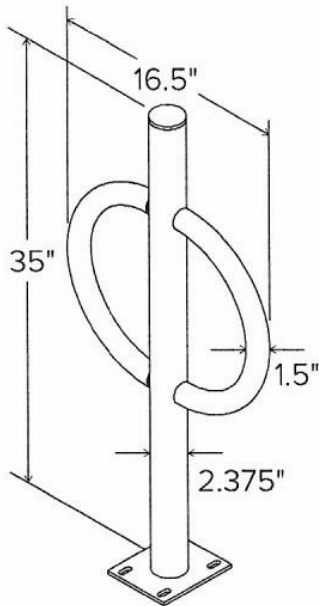

Hitch Bike Rack

- 35" High x 16.5" Wide.
- 2" Schedule 40 pipe.
- Available in surface mount or inground mount.
- Rings are 1.5" OD 11 gauge tube.
- Powder coated finish. Epoxy primer electrostatically applied. Final thick TGIC polyester powder coat.

NOF# DE HTCH

DE HTCHIG	Hitch Bike Rack- Inground Mount.
DE HTCHSM	Hitch Bike Rack -Surface Mount.

Powder Coated Finishes

White	Black	Light Gray RAL 7042	Deep Red RAL 3003	Yellow RAL 1023
CNH Bright Yellow	Orange RAL 2004	RAL 100Blue RAL 5005	Sky Blue RAL 5015	Hunter Green RAL 6005
Light Green RAL 6018	Green RAL 6016	Sepia Brown RAL 8014	Bronze	Silver 9007
Dark Purple	Flat Black	Wine Red	Beige RAL 1001	Iron Gray 7011